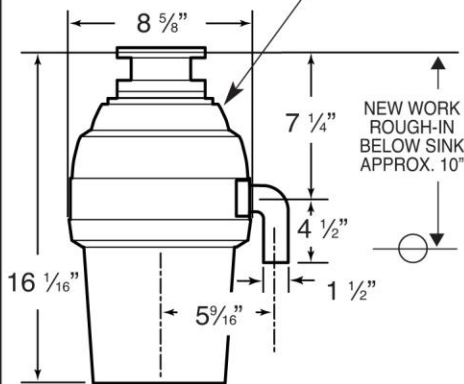

SUBMITTAL SHEET

MODEL 8000 • 1 H.P.

- High-speed 2800 r.p.m. permanent magnet motor produces more power per pound.
- Stainless steel grinding components.
- Fast and easy mount system provides a no hassle installation.
- Power cord included.
- Removable splash guard is included.
- Safe for properly sized septic tanks.
- Sound insulated for quiet operation.
- Longest warranties in the industry demonstrates commitment to quality.

Limited LIFETIME In-Home Service Warranty (see below).

DIMENSIONS

Knock-out for dishwasher drain connector sized for 7/8" I.D. rubber hose.

Measurements are in inches

SPECIFICATIONS

Motor Horsepower	1 H.P.
Motor Speed R.P.M.	2800
Voltage	115
Hz	60
Current-Amps	7.0
Motor Type	Permanent Magnet
Power Cord	Attached
Stopper	Positive Seal
Sink Flange	Stainless Steel & Celcon
Splash Guard	Removable
Waste Elbow	ABS
Feed	Continuous
Grind Ring	Stainless Steel
Swivel Impellers	Cast Stainless Steel
Turntable	Stainless Steel
Hopper	Glass Filled Nylon
Grinding Chamber	Corrosion Proof Glass Filled Polyester
Bearings	Permanently Lubricated; Sleeve Type
Overload Protector	Manual Reset Type
Sound Shell	Yes-Full
Shipping Weight (lbs.)	14.83
Pallet Quantity	100